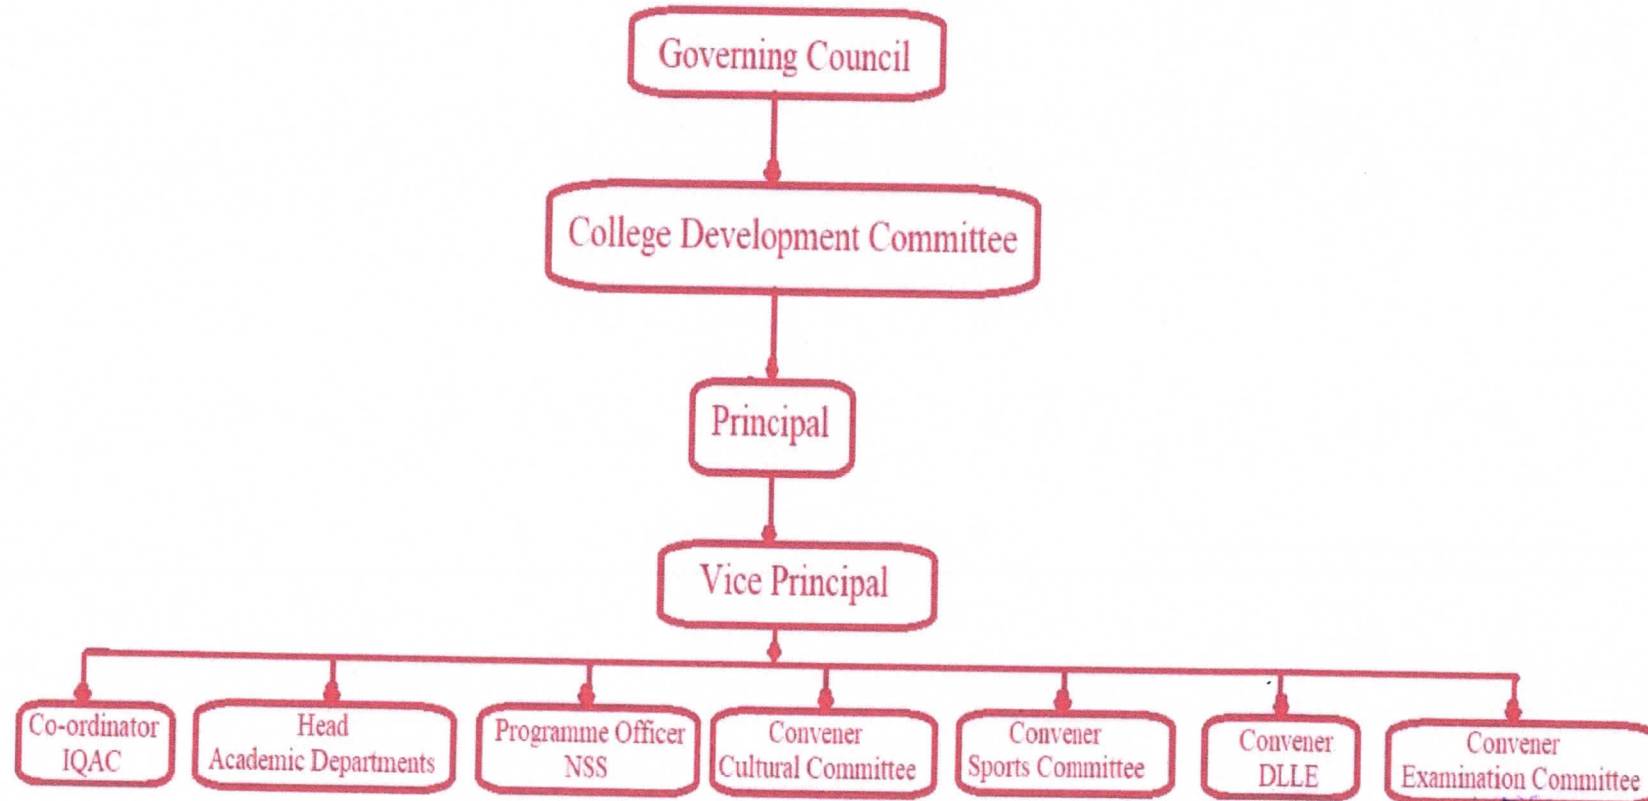

Organogram Chart

PRINCIPAL
Loknete Gopinathji Munde
Arts, Commerce & Science College
Mandangad, Dist. Ratnagiri - 415203